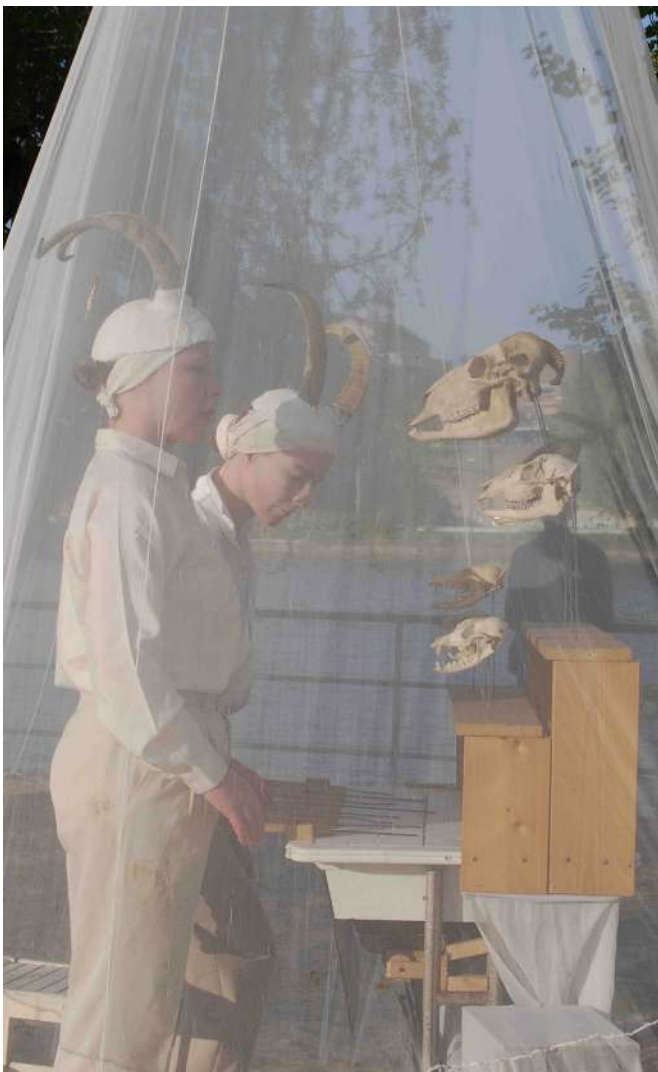

Les métamorphoses de Liège (BE) - May, 2016