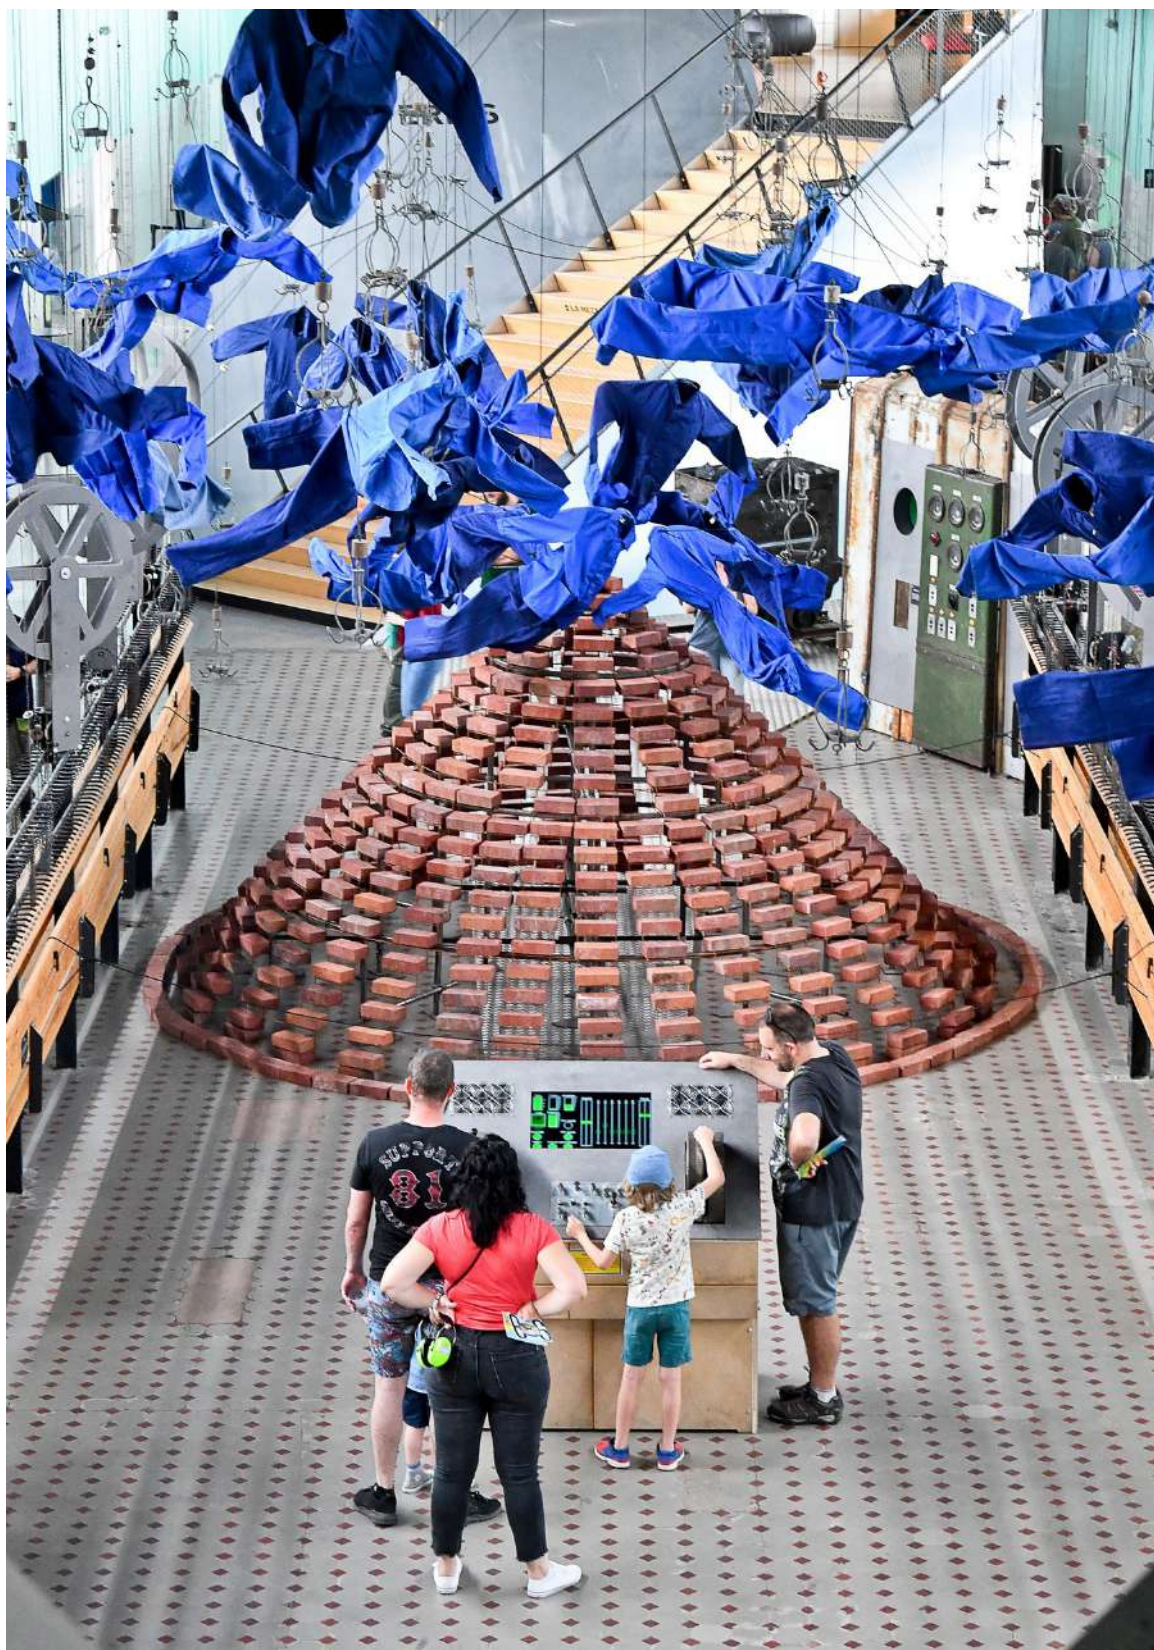

Éclats

Exhibition

9-9bis - Oignies (59)

From June 17th to December 10th, 2023