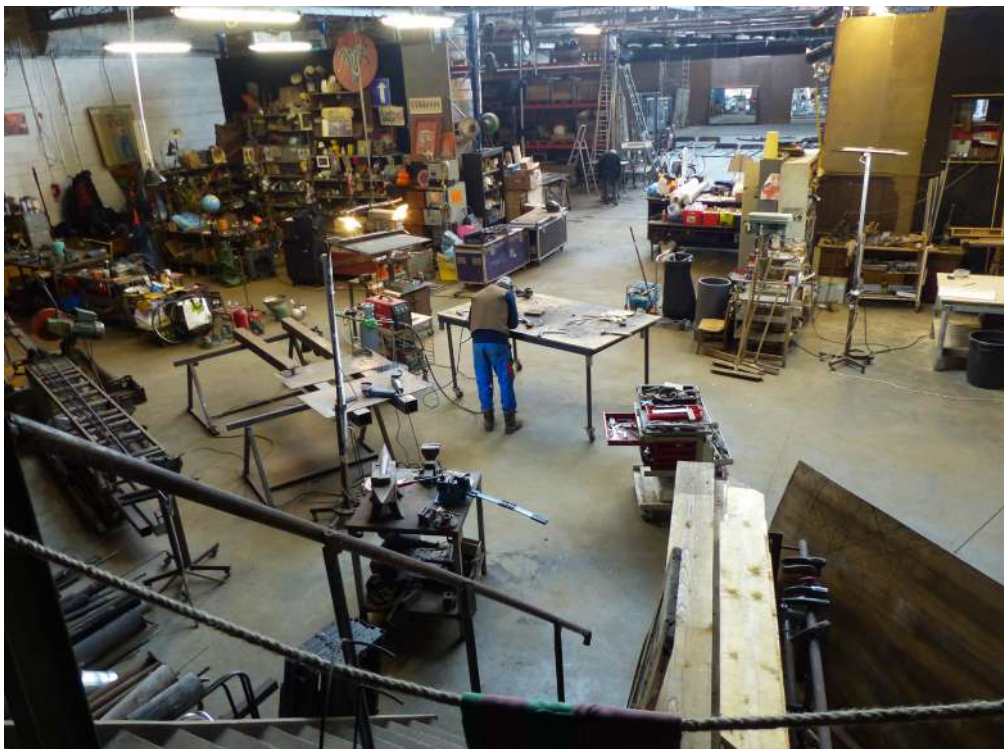

Construction workshop (wood/metal)